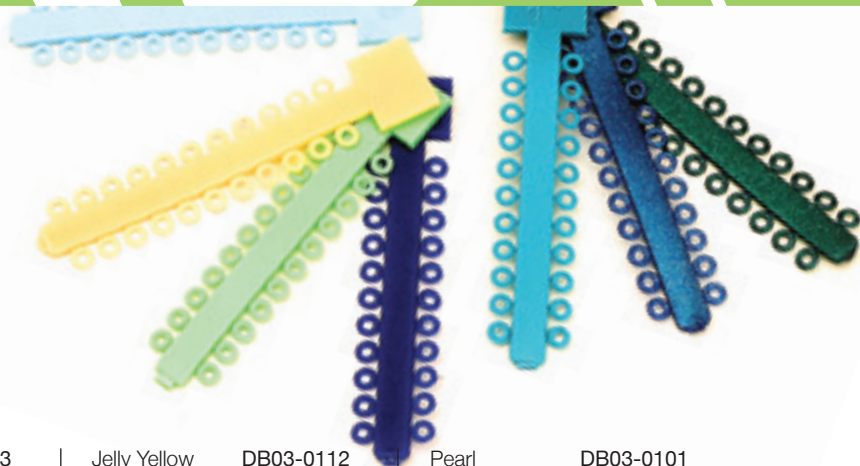

*elastomeric
products*

• FREEPHONE • 0800 783 3552

• FREEFAX • 0800 783 3363

Patient Sticks

Excellent stretch and rebound that will not take set.
 Available in 74 bright, vibrant colours.
 Individual patient ties help eliminate cross-contamination.
 DBO individual patient ties offer unmatched stretch and rebound, providing a superior elastomeric tie.
 Packaged in bags of 45 dispensers for a total of 990 ties.