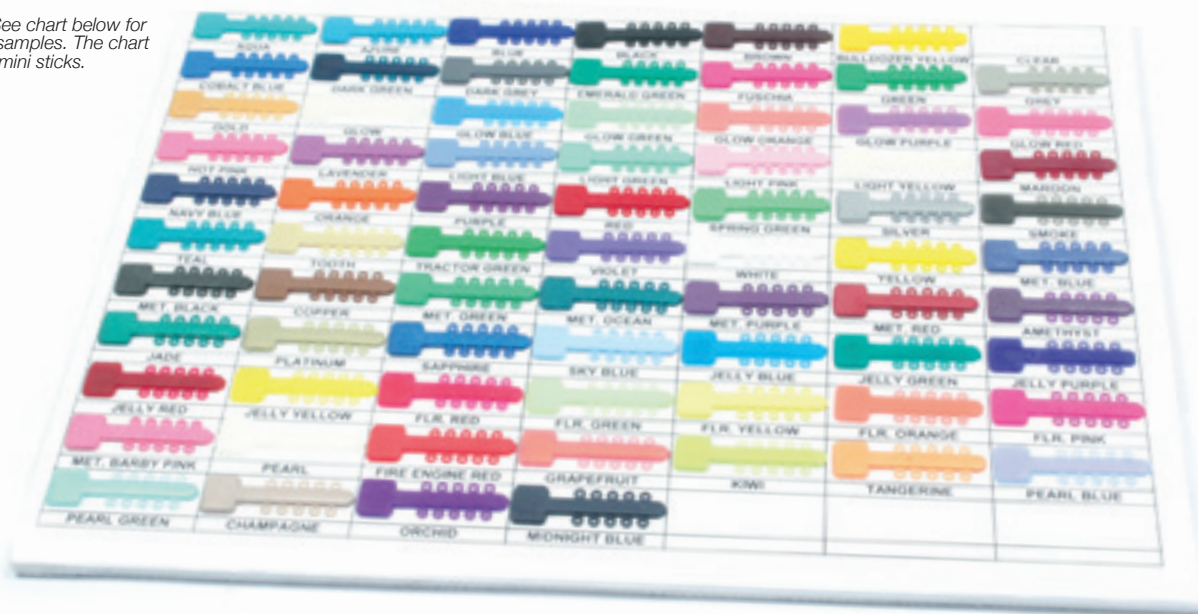

*elastomeric
products*

• FREEPHONE • 0800 783 3552

• FREEFAX • 0800 783 3363

Patient Sticks

Excellent stretch and rebound that will not take set.
 Available in 74 bright, vibrant colours.
 Individual patient ties help eliminate cross-contamination.
 DBO individual patient ties offer unmatched stretch and rebound, providing a superior elastomeric tie.
 Packaged in bags of 45 dispensers for a total of 990 ties.

elastomeric products

Elastomeric Ligature Kit

Ligature kits contain 20 different colours and are available in 3 sizes. Kit also includes free laminated Patient Selector Card.

*Colours included in kit:
Aqua, Azure, Black, Blue, Clear, Hot Pink, Jelly Plum, Lavender, Light Green, Light Pink, Metallic Ocean, Orange, Purple, Red, Sapphire, Silver, Sky Blue, Tooth, Yellow, White*