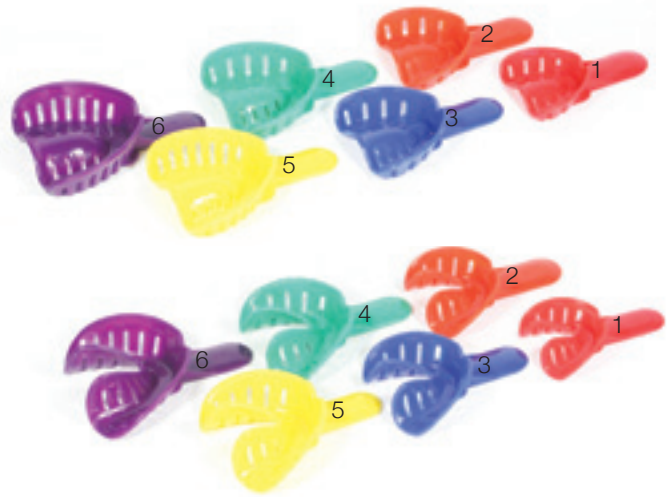

impression supplies

Ultralock Impression Trays

High Quality.
Large retention holes.
High rolled buccal flange & deep frenal relief.
Rounded edges for patient comfort.

Size	Colour	Upper	Lower	Quantity Rates	Price/each
Xtra Small	Green	DB04-0251U	DB04-0251L	1 tray	£0.85
Small	Blue	DB04-0252U	DB04-0252L	50 trays	£0.75
Medium	Red	DB04-0253U	DB04-0253L	100 trays	£0.70
Large	Silver	DB04-0254U	DB04-0254L	250 trays	£0.65

Imp-Lock Trays

Durable plastic.
Excellent alginate retention.

Size	Colour	Upper	Lower	Quantity Rates	Price/each
Xtra Small	Red	DB04-0215U	DB04-0215L	1 tray	£0.70
Small	Orange	DB04-0214U	DB04-0214L	50 trays	£0.65
Medium	Blue	DB04-0213U	DB04-0213L	100 trays	£0.55
Large	Green	DB04-0212U	DB04-0212L	300 trays	£0.50
Xtra Large	Yellow	DB04-0211U	DB04-0211L	Starter Kit (50) 5 of each size DB04-0210S/Kit	£29.00 = 0.56 each

LockTight Impression Trays

Designed specifically for Orthodontists.
Retention slots and extra perforations
provide superior retention.
Colour & number coded for easy
identification.

	Colour	Upper	Lower	Quantity Rates	Price/pack
1	Red	DB04-0230U	DB04-0230L	1 pack (50 trays)	£18.50
2	Orange	DB04-0231U	DB04-0231L	5 packs	£16.50
3	Blue	DB04-0232U	DB04-0232L	10 packs or more	£14.25
4	Green	DB04-0233U	DB04-0233L		
5	Yellow	DB04-0234U	DB04-0234L		
6	Purple	DB04-0235U	DB04-0235L		

Plastic Model Bases

These model bases are made of impact resistant, white plastic with posterior hinges to keep the model in occlusion. Pack of 100 upper and 100 lower pieces, 2 position plates with guide rails and labels.