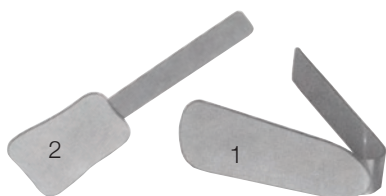

photographic supplies

Rhodium Photographic Mirrors

High resolution intra-oral photos depend on superior reflective mirrors. We offer four styles that give you unparalleled access to all intra-oral regions. Tough chromium mirror surface is permanently bonded to a metal base that resists chipping. Rhodium intra-oral mirrors are the best choice for photography. Coated both sides for durability. Rhodium provides higher reflectance for sharper, precise images with 35mm and digital photography. Rhodium mirrors withstand repeated steam and autoclave sterilization. Sterilizable up to 350° F, 180°C. Sold as each.

A Palatal Adult	DB04-0160	£40.15
B Palatal Child	DB04-0161	£40.15
C Buccal	DB04-0162	£40.15
D Lingual	DB04-0163	£40.15

Rhodium Mirror Handle

Mirror Handle for use with rhodium mirrors, make taking photos much easier. Fully autoclavable.

Rhodium Mirror Handle	DB05-0326	£70.00
Rhodium Mirror Handle with Mirror		£99.00

Metallic Blades for Photo

2 sizes: small (no.1) & large (no.2). Mirror polished effect. For intra-oral photography. Their specific shape allows very good results. For occlusal photos use large. For lingual photos use small. Sold as each.

Small	DB04-0165/1	£40.55
Large	DB04-0165/2	£40.55

Rhodium Mirrors with Handle

Same high quality as standard mirrors, with the addition of a S/S handle. Available in Buccal (1) and Occlusal (2). Sold as each.