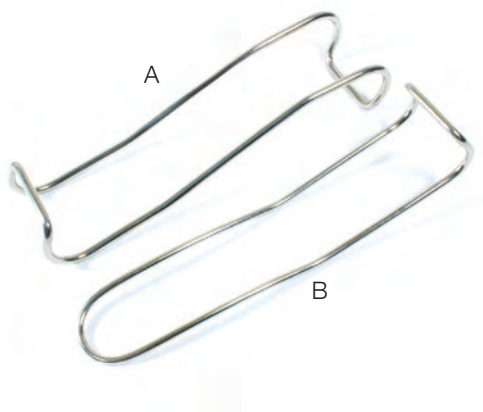

Contrastors (autoclavable)

Black anodized aluminium. Suitable for normal and digital photography.
Cleaning: only water with mild soap. Sterilisation: autoclave to 134°C. Gives contrast to your images and eliminates useless elements. Sold as a set of 2 pieces: 1 wide + 1 narrow.

Contrastors	DB04-0157	£38.05

Sternberg Lip Retractors (autoclavable)

Sold in pairs.

A		
120 mm (4 6/8 ")	DB04-0193	£11.20
140 mm (5 1/2 ")	DB04-0194	£11.90
160 mm (6 2/8 ")	DB04-0195	£12.45
B		
140 mm (5 1/2 ")	DB04-0196	£11.90
160 mm (6 2/8 ")	DB04-0197	£12.45
180 mm (7 1/16 ")	DB04-0198	£13.10

Stainless Steel Cheek Retractor (autoclavable)

Glare free brushed metal excellent for photography.
Sold as each.

Cheek Retractor	DB04-0199	£19.95

Photographic Sterilisation Cassettes

See page 101 for full details.