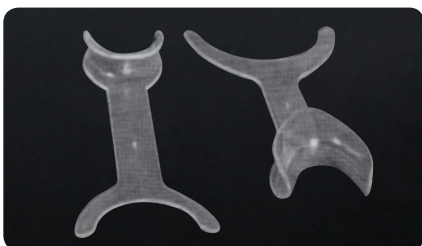

Kombee (autoclavable)

Double ended occlusal and buccal cheek retractor. Keeps lips retracted for better occlusal pictures. Sold as each.

Small	DB04-0189	£9.00
Large	DB04-0188	£9.00