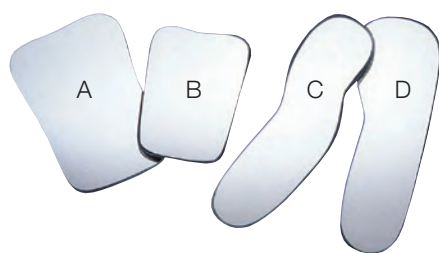

photographic supplies

Rhodium Photographic Mirrors

High resolution intra-oral photos depend on superior reflective mirrors. We offer four styles that give you unparalleled access to all intra-oral regions. Tough chromium mirror surface is permanently bonded to a metal base that resists chipping. Rhodium intra-oral mirrors are the best choice for photography. Coated both sides for durability. Rhodium provides higher reflectance for sharper, precise images with 35mm and digital photography. Rhodium mirrors withstand repeated steam and autoclave sterilization. Sterilizable up to 350° F, 180°C. Sold as each.

Rhodium Mirror Handle	DB05-0326	£70.00
Rhodium Mirror Handle with Mirror		£99.00

Metallic Blades for Photo

2 sizes: small (no.1) & large (no.2). Mirror polished effect. For intra-oral photography. Their specific shape allows very good results. For occlusal photos use large. For lingual photos use small. Sold as each.