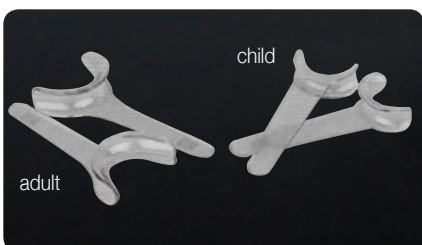

Photo Retractors (autoclavable)

A photo retractor design that provides a buccal extension to hold the lips and cheeks away from the teeth, resulting in improved intraoral photography. Sold in pairs.

Small	DB04-0176	£10.95
Large	DB04-0177	£10.95

Photo Cheek Retractors (autoclavable)

Each end of the retractor has a unique size that can be used with children and adults. The ends are elongated, unlike many other photo retractors resulting in superior intra oral photography. The photographer is able to take pictures without the aid of an assistant. Sold in pairs.

Small	DB04-0178	£25.60
Large	DB04-0178L	£25.60

Kombee (autoclavable)

Double ended occlusal and buccal cheek retractor. Keeps lips retracted for better occlusal pictures. Sold as each.

Small	DB04-0189	£9.00
Large	DB04-0188	£9.00

Cheek Retractors (autoclavable)

Long handled. Sold in pairs.

Small	DB04-0190	£10.00
Large	DB04-0191	£10.00

photographic supplies

Hand-held Cheek Retractors (autoclavable)

Smooth, rounded edges. Hand-held for increased visibility/accessibility. Fully autoclavable. One universal size fits all patients. Ideal for intra-oral photography.